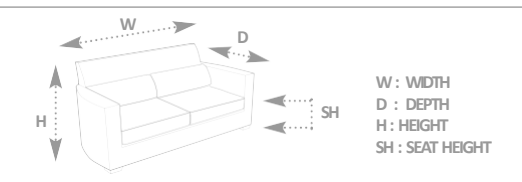

TITANO (PAG.100) TAVOLO TABLE TISCH TABLE	W D H 90x90x75 cm
	T100 C507007	(COD. HOME FURNISHING) (COD. HOSPITALITY DIVIS.)
	ESTENSIONE (PAG.100) PER TAVOLO TITANO ESTENSIONE PER TAVOLO TITANO EXTENSION FOR TABLE TISCHVERLÄNGERUNG RALLONGES	W D H 140x90 cm (2pezzi)
	T105 C507012	(COD. HOME FURNISHING) (COD. HOSPITALITY DIVIS.)
	PULSAR (PAG.103) TAVOLINO QUADRATO SQUARE SIDE TABLE BEISTELLTISCH QUADRATISCH TABLE D'APPOINT CARRÈ	W D H 50x50x45 cm
	T150 C507006	(COD. HOME FURNISHING) (COD. HOSPITALITY DIVIS.)
	LUNA (PAG.96) SEDIA PIEGHEVOLE FOLDING CHAIR KLAPPSTUHL CHAISE PLIANTE	W D H SH 41x55x97x45.5 cm
	T300 C507008	(COD. HOME FURNISHING) (COD. HOSPITALITY DIVIS.)
	CASSIOPEA (PAG.97) POLTRONCINA PIEGHEVOLE FOLDING ARMCHAIR KLAPPSTUHL CHAISE PLIANTE	W D H SH 51x55x97x45.5 cm
	T310 C507009	(COD. HOME FURNISHING) (COD. HOSPITALITY DIVIS.)
	PULSAR (PAG.103) TAVOLINO RETTANGOLARE RECTANGULAR COFFEE TABLE KAFFEETISCH RECHTECKIG TABLE DE SALON RECTANGULAIRE	W D H 120x60x45 cm
	T155 C507014	(COD. HOME FURNISHING) (COD. HOSPITALITY DIVIS.)