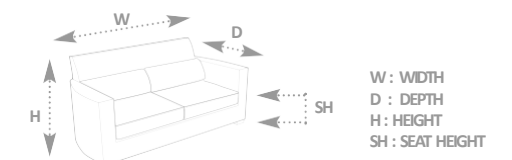

BEETHOVEN (PAG.78) LETTINO SUNBED SONNENLIEGE (03) CHAISE LONGUE	W D H 70x190x69 cm COL. (01)	J510 C580070.. (COD. HOME FURNISHING) (COD. HOSPITALITY DIVIS.)
	RAVEL (PAG.80-81) LETTINO IMPILABILE STACKABLE SUNBED STAPELBARER SONNENLIEGE (03) CHAISE LONGUE EMPILABLE	80x181x72 cm COL. (01)	J530 C580700.. (COD. HOME FURNISHING) (COD. HOSPITALITY DIVIS.)
	CEZANNE (PAG.82-83) SGABELLO BARSTOOL BARHOCKER TABOURET DE BAR	39x54x45.5x100x80 cm COL. (01) (03)	J410 C580530.. (COD. HOME FURNISHING) (COD. HOSPITALITY DIVIS.)
	SISLEY (PAG.82-83) SGABELLO BARSTOOL BARHOCKER TABOURET DE BAR	38x38x80 (80) cm COL. (01) (03)	J400 C580540.. (COD. HOME FURNISHING) (COD. HOSPITALITY DIVIS.)
	CUSCINI (PAG.82-83) CUSCINI CUSHIO N KISSEN COUSSI N COL. (C10) (C11) (C12) (C14) (C15) (C16) (C17) (C20)	50x50 cm COL. (C10) (C11) (C12) (C14) (C15) (C16) (C17) (C20)	C58000005.. (COD. HOSPITALITY DIVIS.)